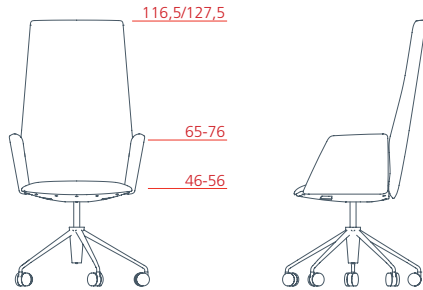

DESIGNER

Lievore Altherr Molina

Vela

Executive

Executive high-backrest armchair with upholstered armrest, 5-star swivel base on castors, adjustable height
1VE5532 L 67 P 74,5/97,5 H 116,5/127,5

Executive high-backrest armchair with aluminium armrest, 5-star swivel base on castors, adjustable height
1VE5534 L 67 P 74,5/97,5 H 116,5/127,5