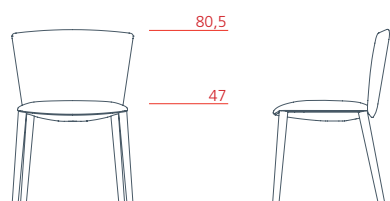

Conference low-backrest armchair with upholstered armrest, 4-star base on feet with automatic seat return mechanism
1VE4412 L 63 P 59,5/69,5 H 80,5

Conference medium-backrest armchair with aluminium armrest, 4-star base on feet with automatic seat return mechanism
1VE4414 L 63 P 59,5/69,5 H 80,5

Vela

Visitors

Visitors low-backrest chair, cantilever base
1VE2010 L 56 P 56 H 80,5

Visitors low-backrest chair, sled base
1VE3010 L 60 P 56 H 80,5

Visitors low-backrest chair, 4 wooden leg base
1VE1010 L 55 P 56 H 80,5