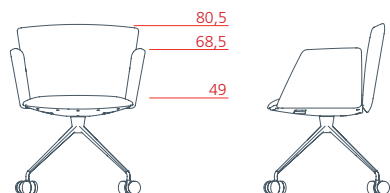

1VE4124 L 63 P 65/81 H 100

Conference medium-backrest armchair with upholstered armrest, 4-star swivel base on feet

1VE4322 L 63 P 65/81 H 100

Conference medium-backrest armchair with aluminium armrest, 4-star swivel base on feet

1VE4324 L 63 P 65/81 H 100

Conference medium-backrest armchair with upholstered armrest, 4-star base on feet with automatic seat return mechanism

1VE4422 L 63 P 65/81 H 100

Conference medium-backrest armchair with aluminium armrest, 4-star base on feet with automatic seat return mechanism

1VE4424 L 63 P 65/81 H 100

Vela

Conference

Conference low-backrest armchair with upholstered armrest, 4-star fixed base on castors
1VE4112 L 63 P 59,5/69,5 H 80,5

Conference low-backrest armchair with aluminium armrest, 4-star fixed base on castors
1VE4114 L 63 P 59,5/69,5 H 80,5