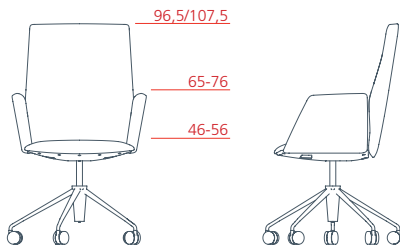

DESIGNER

Lievore Altherr Molina

Vela

Executive

Executive high-backrest armchair with upholstered armrest, 5-star swivel base on castors, adjustable height
1VE5532 L 67 P 74,5/97,5 H 116,5/127,5

Executive high-backrest armchair with aluminium armrest, 5-star swivel base on castors, adjustable height
1VE5534 L 67 P 74,5/97,5 H 116,5/127,5

Executive medium-backrest armchair with upholstered armrest, 5-star swivel base on castors, adjustable height
1VE5522 L 67 P 70,5/86,5 H 96,5/107,5

Executive medium-backrest armchair with aluminium armrest, 5-star swivel base on castors, adjustable height
1VE5524 L 67 P 70,5/86,5 H 96,5/107,5