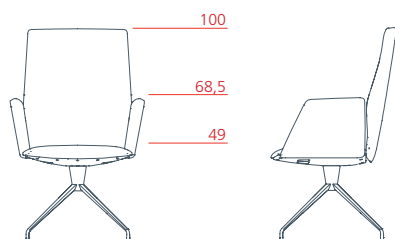

Conference medium-backrest armchair with upholstered armrest, 4-star base on feet with automatic seat return mechanism

1VE4422 L 63 P 65/81 H 100