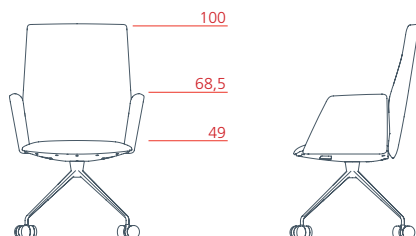

Vela

Conference

Conference medium-backrest armchair with upholstered armrest, 4-star fixed base on castors

1VE4122 L 63 P 65/81 H 100