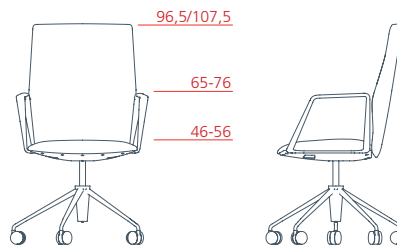

DESIGNER

Lievore Altherr Molina

Vela

Executive

Executive high-backrest armchair with upholstered armrest, 5-star swivel base on castors, adjustable height
1VE5532 L 67 P 74,5/97,5 H 116,5/127,5

Executive high-backrest armchair with aluminium armrest, 5-star swivel base on castors, adjustable height
1VE5534 L 67 P 74,5/97,5 H 116,5/127,5

Executive medium-backrest armchair with upholstered armrest, 5-star swivel base on castors, adjustable height
1VE5522 L 67 P 70,5/86,5 H 96,5/107,5

Executive medium-backrest armchair with aluminium armrest, 5-star swivel base on castors, adjustable height
1VE5524 L 67 P 70,5/86,5 H 96,5/107,5

Executive low-backrest armchair with upholstered armrest, 5-star swivel base on castors, adjustable height
1VE5512 L 67 P 65/75 H 75,5/86,5

Executive low-backrest armchair with aluminium armrest, 5-star swivel base on castors, adjustable height
1VE5514 L 67 P 65/75 H 75,5/86,5