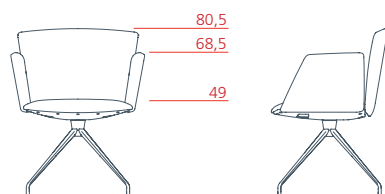

1VE4424 L 63 P 65/81 H 100

Vela

Conference

Conference low-backrest armchair with upholstered armrest, 4-star fixed base on castors
1VE4112 L 63 P 59,5/69,5 H 80,5

Conference low-backrest armchair with aluminium armrest, 4-star fixed base on castors
1VE4114 L 63 P 59,5/69,5 H 80,5

Conference low-backrest armchair with upholstered armrest, 4-star swivel base on feet
1VE4312 L 63 P 59,5/69,5 H 80,5

Conference low-backrest armchair with aluminium armrest, 4-star swivel base on feet
1VE4314 L 63 P 59,5/69,5 H 80,5