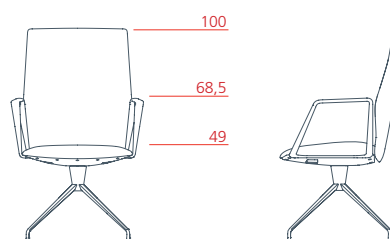

Conference medium-backrest armchair with aluminium armrest, 4-star base on feet with automatic seat return mechanism

1VE4424 L 63 P 65/81 H 100