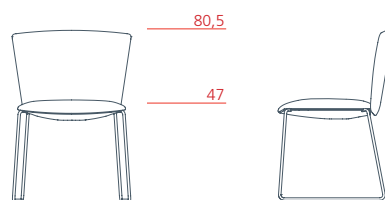

Conference low-backrest armchair with upholstered armrest, 4-star swivel base on feet
1VE4312 L 63 P 59,5/69,5 H 80,5

Conference low-backrest armchair with aluminium armrest, 4-star swivel base on feet
1VE4314 L 63 P 59,5/69,5 H 80,5

Conference low-backrest armchair with upholstered armrest, 4-star base on feet with automatic seat return mechanism
1VE4412 L 63 P 59,5/69,5 H 80,5

Conference medium-backrest armchair with aluminium armrest, 4-star base on feet with automatic seat return mechanism
1VE4414 L 63 P 59,5/69,5 H 80,5

Vela

Visitors

Visitors low-backrest chair, cantilever base
1VE2010 L 56 P 56 H 80,5

Visitors low-backrest chair, sled base
1VE3010 L 60 P 56 H 80,5

Visitors low-backrest chair, 4 wooden leg base
1VE1010 L 55 P 56 H 80,5