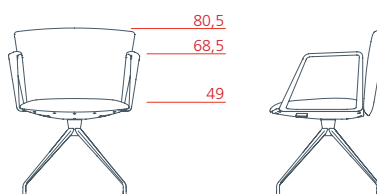

1VE4424 L 63 P 65/81 H 100

Vela

Conference

Conference low-backrest armchair with upholstered armrest, 4-star fixed base on castors
1VE4112 L 63 P 59,5/69,5 H 80,5

Conference low-backrest armchair with aluminium armrest, 4-star fixed base on castors
1VE4114 L 63 P 59,5/69,5 H 80,5

Conference low-backrest armchair with upholstered armrest, 4-star swivel base on feet
1VE4312 L 63 P 59,5/69,5 H 80,5

Conference low-backrest armchair with aluminium armrest, 4-star swivel base on feet
1VE4314 L 63 P 59,5/69,5 H 80,5