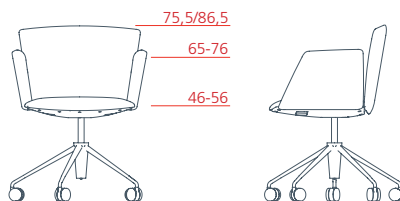

DESIGNER

Lievore Altherr Molina

Vela

Executive

Executive high-backrest armchair with upholstered armrest, 5-star swivel base on castors, adjustable height
1VE5532 L 67 P 74,5/97,5 H 116,5/127,5

Executive high-backrest armchair with aluminium armrest, 5-star swivel base on castors, adjustable height
1VE5534 L 67 P 74,5/97,5 H 116,5/127,5

Executive medium-backrest armchair with upholstered armrest, 5-star swivel base on castors, adjustable height
1VE5522 L 67 P 70,5/86,5 H 96,5/107,5

Executive medium-backrest armchair with aluminium armrest, 5-star swivel base on castors, adjustable height
1VE5524 L 67 P 70,5/86,5 H 96,5/107,5

Executive low-backrest armchair with upholstered armrest, 5-star swivel base on castors, adjustable height
1VE5512 L 67 P 65/75 H 75,5/86,5

Executive low-backrest armchair with aluminium armrest, 5-star swivel base on castors, adjustable height
1VE5514 L 67 P 65/75 H 75,5/86,5