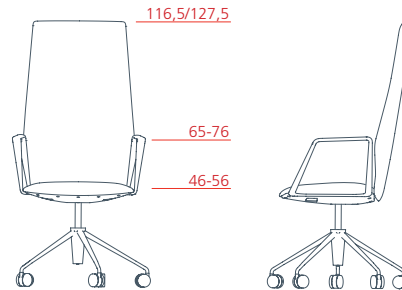

DESIGNER

Lievore Altherr Molina

Vela

Executive

Executive high-backrest armchair with upholstered armrest, 5-star swivel base on castors, adjustable height
1VE5532 L 67 P 74,5/97,5 H 116,5/127,5

Executive high-backrest armchair with aluminium armrest, 5-star swivel base on castors, adjustable height
1VE5534 L 67 P 74,5/97,5 H 116,5/127,5

Executive medium-backrest armchair with upholstered armrest, 5-star swivel base on castors, adjustable height
1VE5522 L 67 P 70,5/86,5 H 96,5/107,5

Executive medium-backrest armchair with aluminium armrest, 5-star swivel base on castors, adjustable height
1VE5524 L 67 P 70,5/86,5 H 96,5/107,5

Executive low-backrest armchair with upholstered armrest, 5-star swivel base on castors, adjustable height
1VE5512 L 67 P 65/75 H 75,5/86,5

Executive low-backrest armchair with aluminium armrest, 5-star swivel base on castors, adjustable height
1VE5514 L 67 P 65/75 H 75,5/86,5