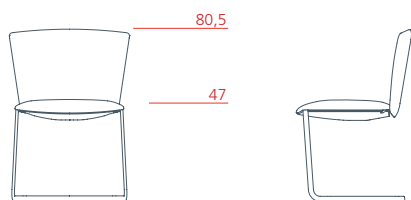

Vela

Visitors

Visitors low-backrest chair, cantilever base
1VE2010 L 56 P 56 H 80,5