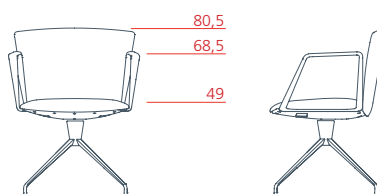

Conference medium-backrest armchair with aluminium armrest, 4-star base on feet with automatic seat return mechanism
1VE4414 L 63 P 59,5/69,5 H 80,5