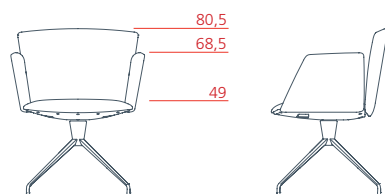

1VE4424 L 63 P 65/81 H 100

Vela

Conference

Conference low-backrest armchair with upholstered armrest, 4-star fixed base on castors
1VE4112 L 63 P 59,5/69,5 H 80,5

Conference low-backrest armchair with aluminium armrest, 4-star fixed base on castors
1VE4114 L 63 P 59,5/69,5 H 80,5

Conference low-backrest armchair with upholstered armrest, 4-star swivel base on feet
1VE4312 L 63 P 59,5/69,5 H 80,5

Conference low-backrest armchair with aluminium armrest, 4-star swivel base on feet
1VE4314 L 63 P 59,5/69,5 H 80,5