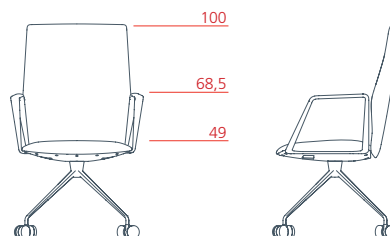

Executive medium-backrest armchair with upholstered armrest, 5-star swivel base on castors, adjustable height
1VE5522 L 67 P 70,5/86,5 H 96,5/107,5

Executive medium-backrest armchair with aluminium armrest, 5-star swivel base on castors, adjustable height
1VE5524 L 67 P 70,5/86,5 H 96,5/107,5

Executive low-backrest armchair with upholstered armrest, 5-star swivel base on castors, adjustable height
1VE5512 L 67 P 65/75 H 75,5/86,5

Executive low-backrest armchair with aluminium armrest, 5-star swivel base on castors, adjustable height
1VE5514 L 67 P 65/75 H 75,5/86,5

Vela

Conference

Conference medium-backrest armchair with upholstered armrest, 4-star fixed base on castors

1VE4122 L 63 P 65/81 H 100

Conference medium-backrest armchair with aluminium armrest, 4-star fixed base on castors