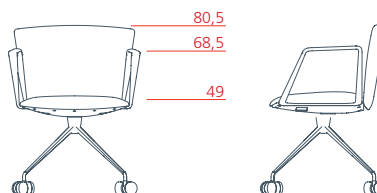

Conference low-backrest armchair with aluminium armrest, 4-star fixed base on castors
1VE4114 L 63 P 59,5/69,5 H 80,5