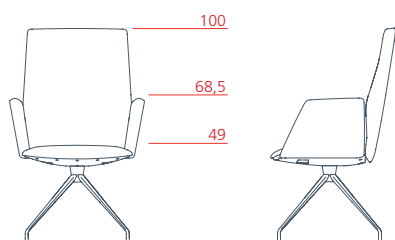

Executive low-backrest armchair with upholstered armrest, 5-star swivel base on castors, adjustable height
1VE5512 L 67 P 65/75 H 75,5/86,5

Executive low-backrest armchair with aluminium armrest, 5-star swivel base on castors, adjustable height
1VE5514 L 67 P 65/75 H 75,5/86,5

Vela

Conference

Conference medium-backrest armchair with upholstered armrest, 4-star fixed base on castors

1VE4122 L 63 P 65/81 H 100

Conference medium-backrest armchair with aluminium armrest, 4-star fixed base on castors

1VE4124 L 63 P 65/81 H 100

Conference medium-backrest armchair with upholstered armrest, 4-star swivel base on feet

1VE4322 L 63 P 65/81 H 100

Conference medium-backrest armchair with aluminium armrest, 4-star swivel base on feet