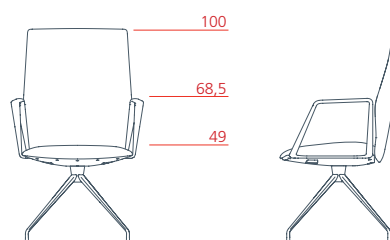

Vela

Conference

Conference medium-backrest armchair with upholstered armrest, 4-star fixed base on castors

1VE4122 L 63 P 65/81 H 100

Conference medium-backrest armchair with aluminium armrest, 4-star fixed base on castors

1VE4124 L 63 P 65/81 H 100

Conference medium-backrest armchair with upholstered armrest, 4-star swivel base on feet

1VE4322 L 63 P 65/81 H 100

Conference medium-backrest armchair with aluminium armrest, 4-star swivel base on feet