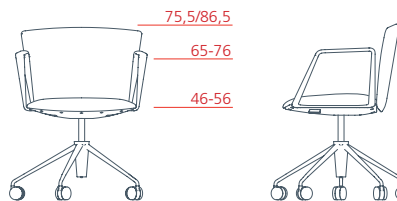

DESIGNER

Lievore Altherr Molina

Vela

Executive

Executive high-backrest armchair with upholstered armrest, 5-star swivel base on castors, adjustable height
1VE5532 L 67 P 74,5/97,5 H 116,5/127,5

Executive high-backrest armchair with aluminium armrest, 5-star swivel base on castors, adjustable height
1VE5534 L 67 P 74,5/97,5 H 116,5/127,5

Executive medium-backrest armchair with upholstered armrest, 5-star swivel base on castors, adjustable height
1VE5522 L 67 P 70,5/86,5 H 96,5/107,5

Executive medium-backrest armchair with aluminium armrest, 5-star swivel base on castors, adjustable height
1VE5524 L 67 P 70,5/86,5 H 96,5/107,5

Executive low-backrest armchair with upholstered armrest, 5-star swivel base on castors, adjustable height
1VE5512 L 67 P 65/75 H 75,5/86,5

Executive low-backrest armchair with aluminium armrest, 5-star swivel base on castors, adjustable height
1VE5514 L 67 P 65/75 H 75,5/86,5